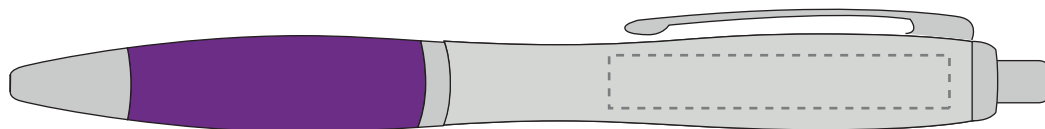

**PANTONE REFERENCE(S)**
 Full colour printing

ARTWORK SCALE 100%

ARTWORK SCALE 100%

Digital Print Area:

45mm x 7mm

Product Image for visualisation
- colours may vary

The dashed line is to demonstrate print area and will not appear on your printed item